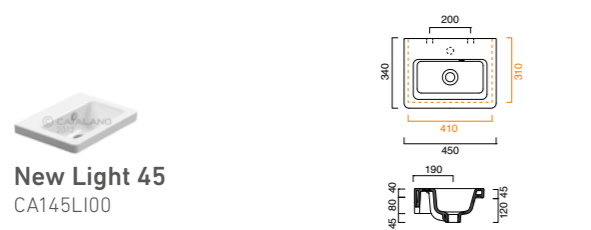

New Light NF 53 WC
CA1VSLIR00

New Light 80
CA180LI4800

New Light 52 Bidet
CA1BSLI00

New Light 62
CA162LI00

New Light 52 WC
CA1VSLI00

New Light 55
CA155LI00

New Light 50 Bidet
CA1BILI00

New Light 45
CA145LI00