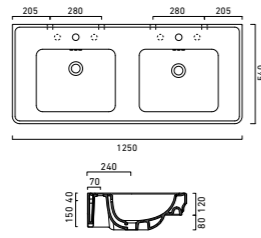

Canova Royal Collection