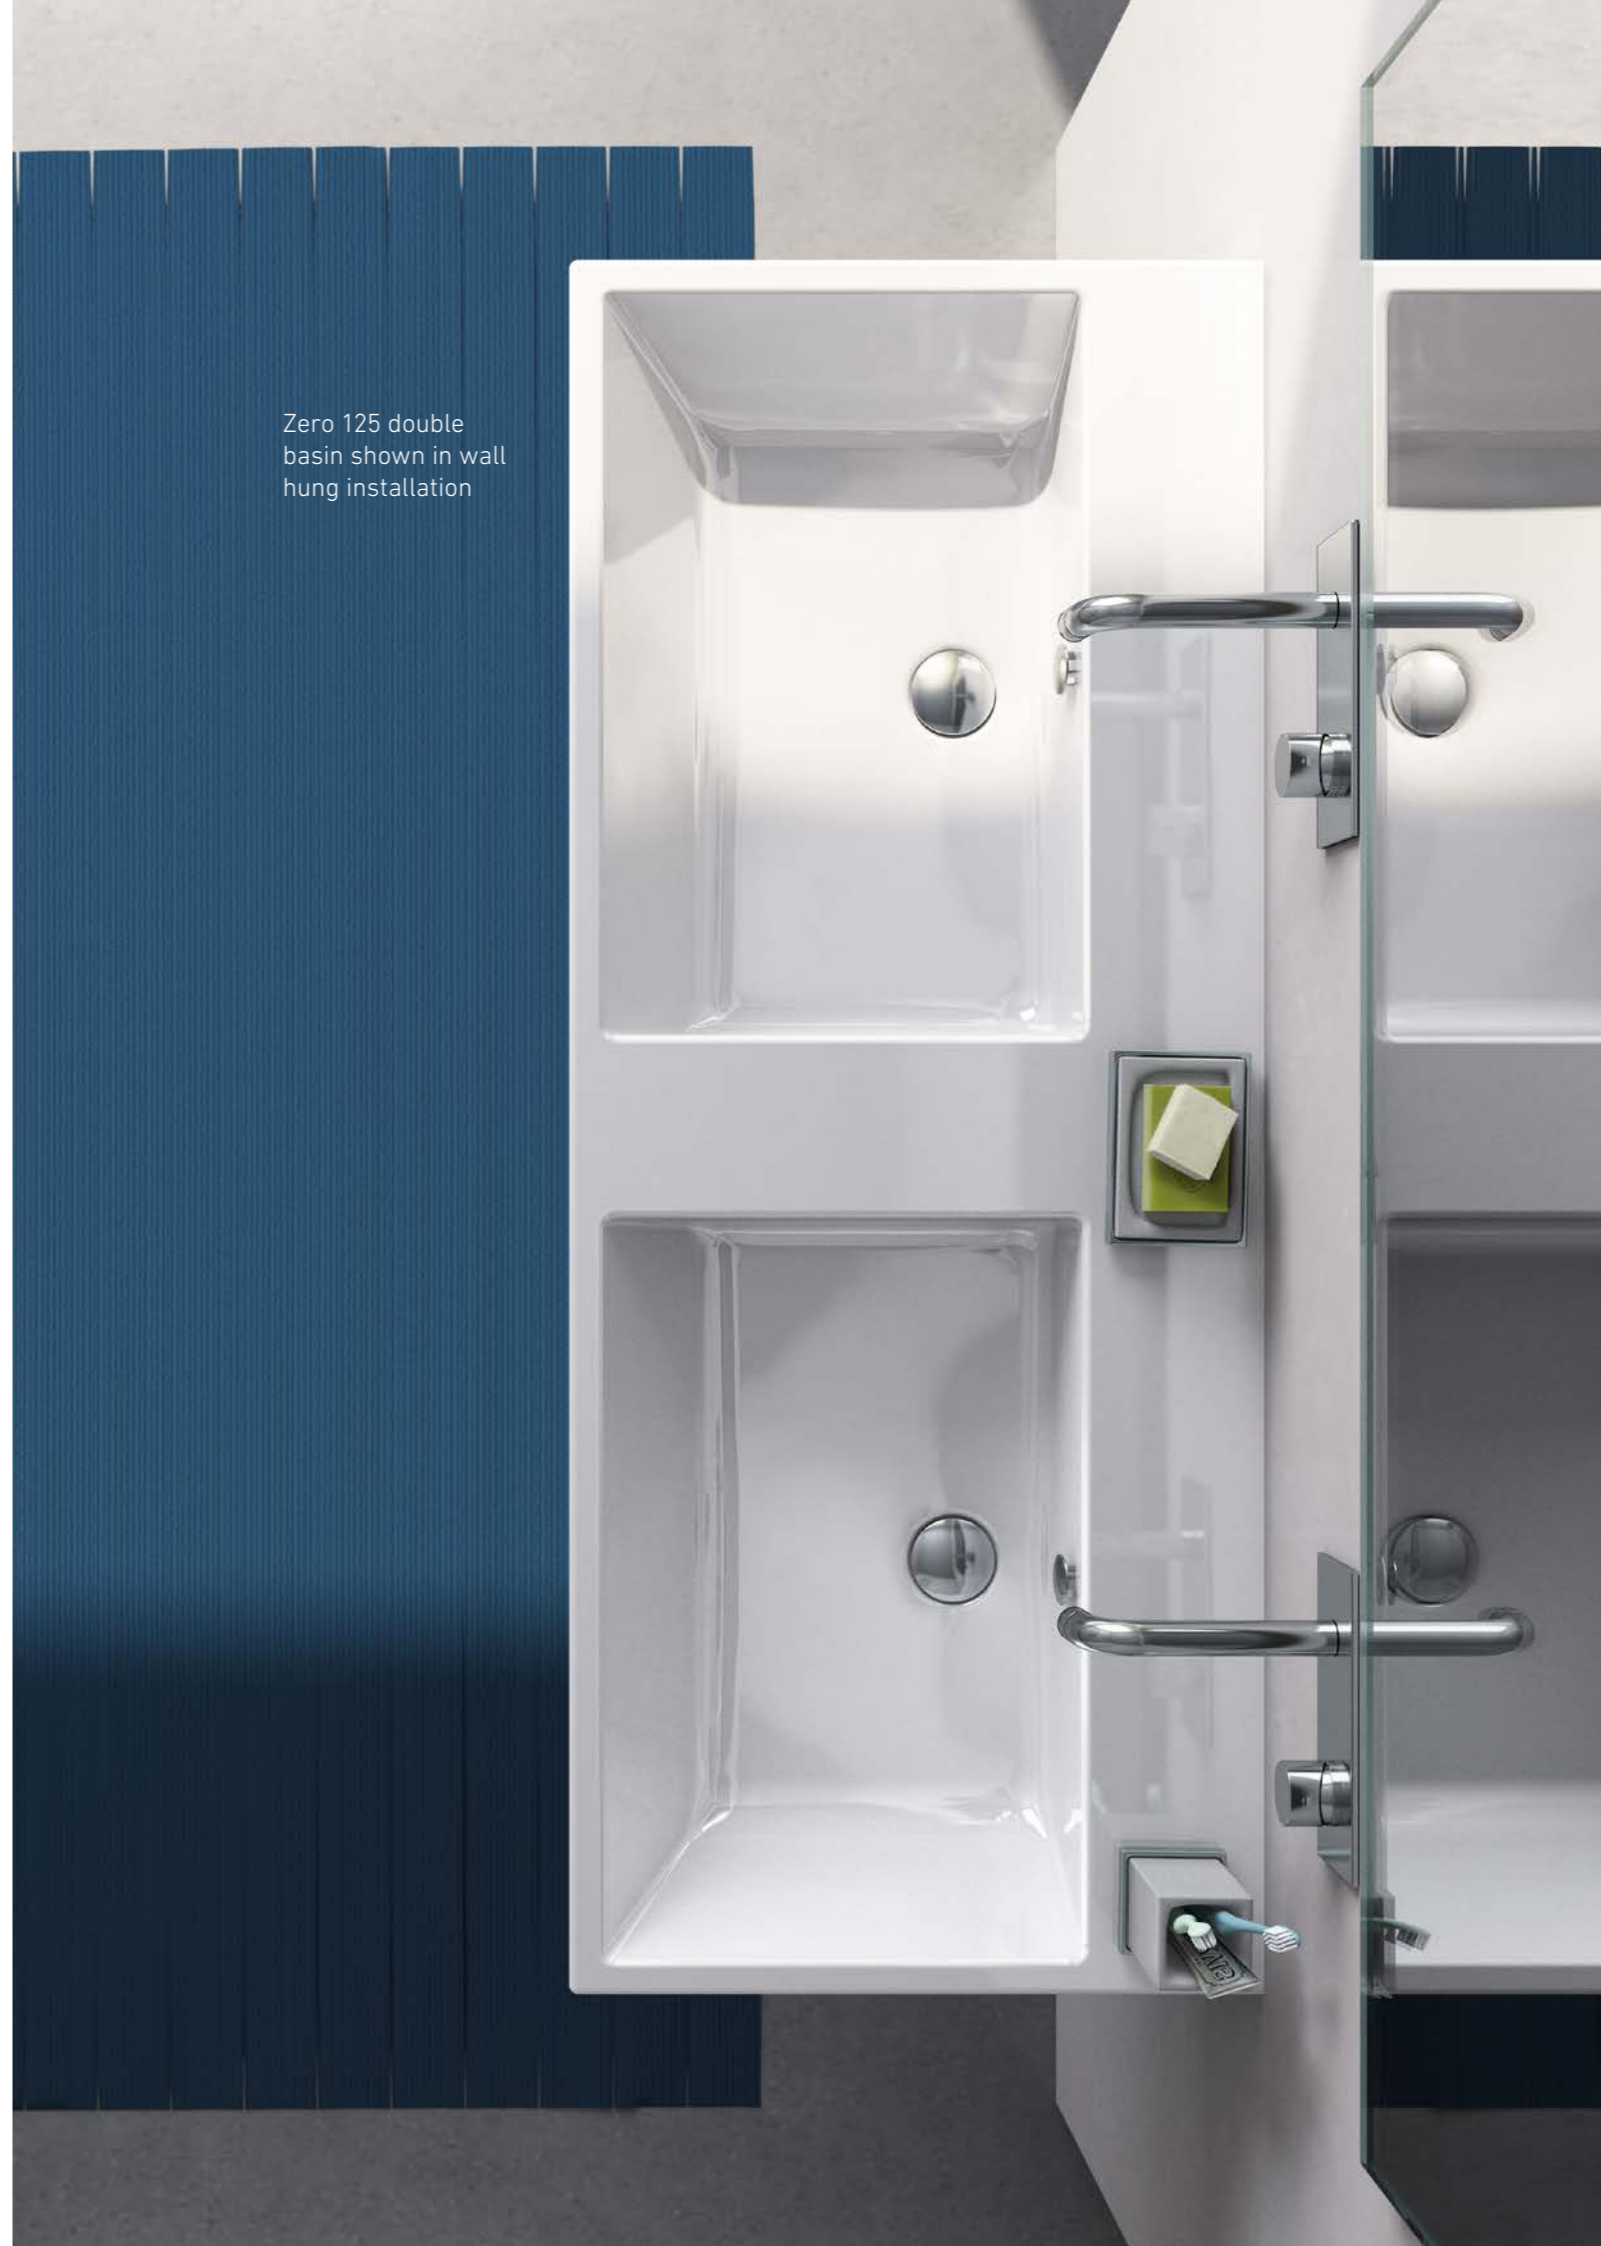

Zero 125 double
basin shown in wall
hung installation