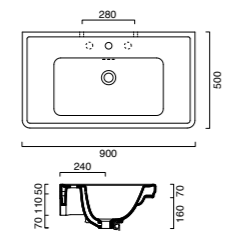

Canova Royal Collection