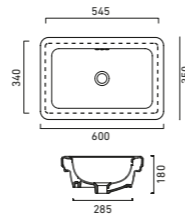

Canova Royal 55 Bidet
CA1BSCRN00