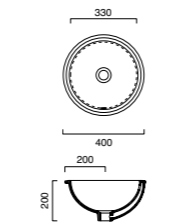

Canova Royal 70
CA170CV00

Canova Royal 52
CA1SO5200

Canova Royal 50
CA1S50CN00

Canova Royal 60
CA160CV00

Canova Royal 40
CA1SO4000

VIEGA

*Choosing a wall hung
sanitaryware option
maximises floor space and
offers design flexibility
when space is limited*