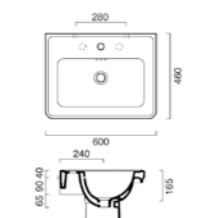

Canova Royal 70
CA170CV00

Canova Royal 52
CA1SO5200

Canova Royal 50
CA1S50CN00

Canova Royal 60
CA160CV00

Canova Royal 40
CA1SO4000

VIEGA

*Choosing a wall hung
sanitaryware option
maximises floor space and
offers design flexibility
when space is limited*