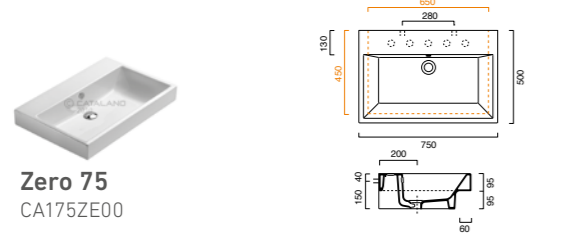

Zero 125
CA1125ZE00

Zero Domino 125
CA1125D000

Zero NewFlush WC 55
CA1VS55NR00

Zero 62 WC
CA1MPZN00

Zero 100
CA110ZE00

Zero Domino 100
CA110D000

Zero 55 WC
CA1VS55N00

Zero Bidet Soft 55
CA1BS55NR00