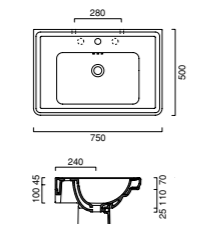

Canova Royal Collection