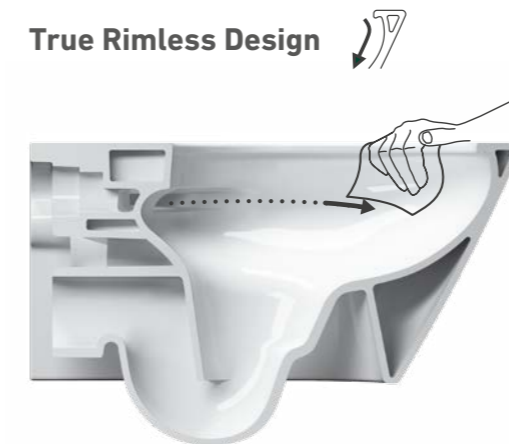

Brightness

Smoothness

Fast Cleaning

Long Lifecycle

Antibacterial

Newflush WC features:

- An award winning true rimless design for easy cleaning
- Vortex flushing system for optimal flushing performance
- Cataglaze as standard for maximum hygiene
- Superior silent flushing

NOTE: Suitable for Flush Frames 980mm or taller.

True Rimless Design

The absence of the rim facilitates more thorough cleaning, improving hygiene.

Vortex Flushing System

The Vortex flushing system optimises the flushing performance with the benefit of minimal noise.