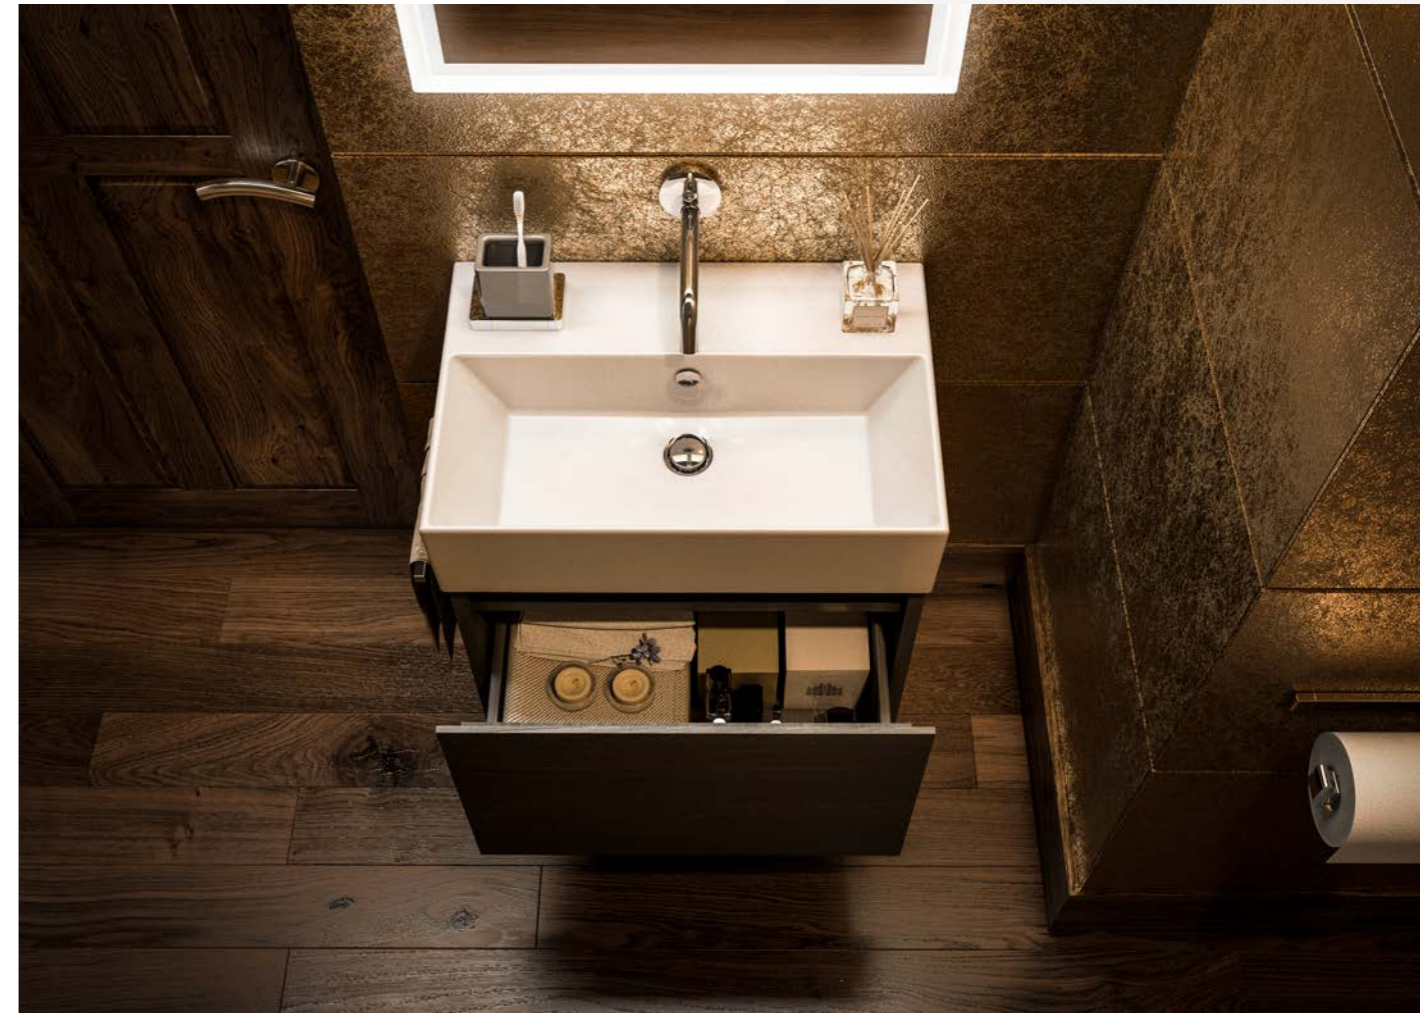

We recommend Viega WC frames and flush plates for wall hung WCs. See page 135

viega

We recommend Viega WC frames and flush plates for wall hung WCs. See page 135

CLOAKROOM

Premium 55 basin with 1 drawer wall hung unit in Grey Yosemite and Zero 45 wall hung WC with Viega Visign for Style 10 flush plate