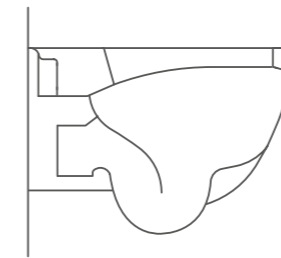

Sustainability: Think green

The 'Think Green' slogan refers to our mission to carry out constant research for greener technology implementation and the use of renewable resources.

We implement strategies to:

- reduce environmental impact and resource consumption
- reduce energy consumption
- eliminate toxic substances or pollutants released into the environment

By creating sanitary ware designs that facilitate cleaning, we aim to reduce the use of detergents and excessive amounts of water and this together with improving the water efficiency of WCs, contributes to an overall reduction in water consumption. All round pre-production, production, transportation, use and recycling phases, are continuously monitored and improved.

Our recognised green achievements include:

- the innovative Cataglaze treatment which increases the product life cycle and facilitates easy cleaning
- the increased capacity of the Catalano solar power plant to independently produce part of the energy used in the production process
- a closed-loop wastewater recycling system, to prevent dispersal of wastes into the environment

Catalano is a member of GBC Italy, the Italian association that works to promote and accelerate the diffusion of sustainability culture, driving the market transformation.

1999 → 2017