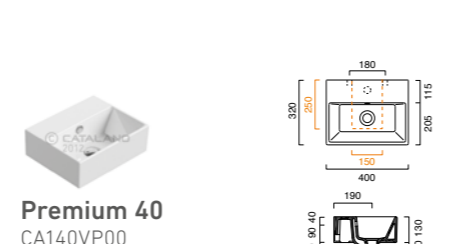

Star 105
CA1105ST00

Star 80
CA180ST00

Star 60
CA160ST00

Star 58
CA158ST00

Star 55 Bidet
CA1BSST00

Star 55 WC
CA1VSST00

Premium Collection

Zero Collection