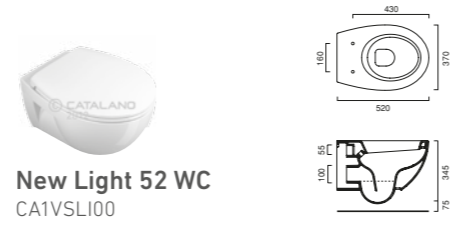

New Light NF 53 WC
CA1VSLIR00

New Light 80
CA180LI4800

New Light 52 Bidet
CA1BSLI00

New Light 62
CA162LI00

New Light 52 WC
CA1VSLI00

New Light 55
CA155LI00

New Light 50 Bidet
CA1BILI00

New Light 45
CA145LI00